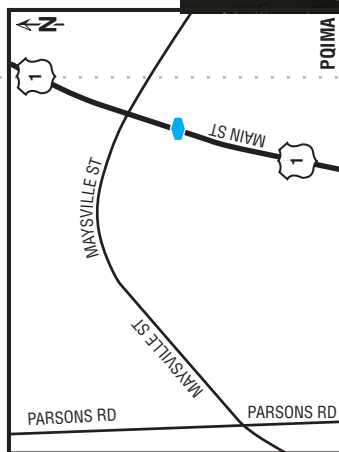

we love having you here.®

hotel fact sheet

hampton inn presque isle

768 Main Street, Presque Isle, Maine, USA 04769
Tel: 1-207-760-9292, Fax: 1-207-760-9293

our hotel

Shake up your holiday vacation plans this year! Although a visit to the Hampton Inn® Presque Isle is a unique and thrilling way to get away any time of the year, wintertime snows brings this scenic landscape to life with unparalleled snowmobiling, skiing and snowshoeing opportunities.

directions to our hotel

From Bangor, Maine - Travel north on I-95, take Exit 302 toward Presque Isle/Mars Hill. Travel north on U.S. Route One for 40 miles which brings you into the heart of Presque Isle. Once in Presque Isle, U.S. Route One turns into Main Street. 768 Main Street will be on your right just across the street from Walmart. From Caribou, Maine - Travel south on U.S. Route One for 13 miles. U.S. Route One turns into Main Street in Presque Isle.

our rooms

Our promise to you includes a clean, comfortable hotel room. In fact, we have 93 of them! If you're traveling with your family, you may opt for a room with two beds.

hotel highlights

- Colleges: University of Maine at Presque Isle - 5 min South; NMCC - 5 Min West
- Centrally located with easy access to all Aroostook County has to offer
- Easy access from our parking lot to Northern Maine's amazing snowmobile/ATV trails
- Park & Fly Package - Check It Out Under Our Hotel Specials Page